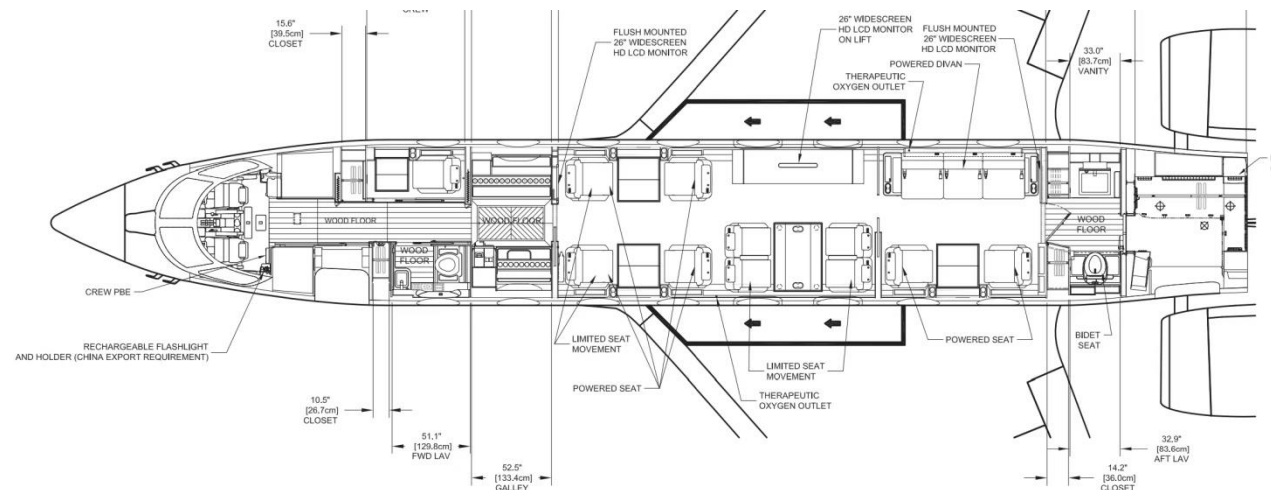

2017 Gulfstream G650ER - Floorplan

NUMBER OF PASSENGERS

13 Passengers

GALLEY LOCATION

Forward full service galley with convection oven, microwave and chiller

FWD CABIN CONFIGURATION

Four (4) Place Executive Club Seats with Pullout Table

MID CABIN CONFIGURATION

Four (4) Place Conference Grouping opposite credenza with folded TV

AFT CABIN CONFIGURATION

Two (2) Place Club Seats opposing a Three (3) Place Divan

LAVATORY LOCATIONS

Forward Crew Lavatory and Aft Executive Lavatory

CREW REST

Yes

JUMPSEAT

Yes